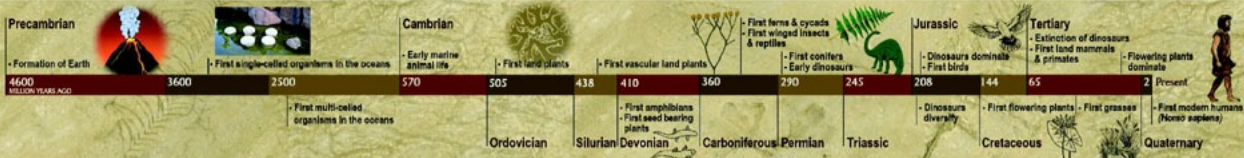

Evolution Timeline (not to scale)

This timeline depicts the evolution of life through the ages. Plants have been around for about 3,500,000,000 (3,500 million) years. Humans only appeared some 100,000 years ago, an incredibly short time in the history of our planet